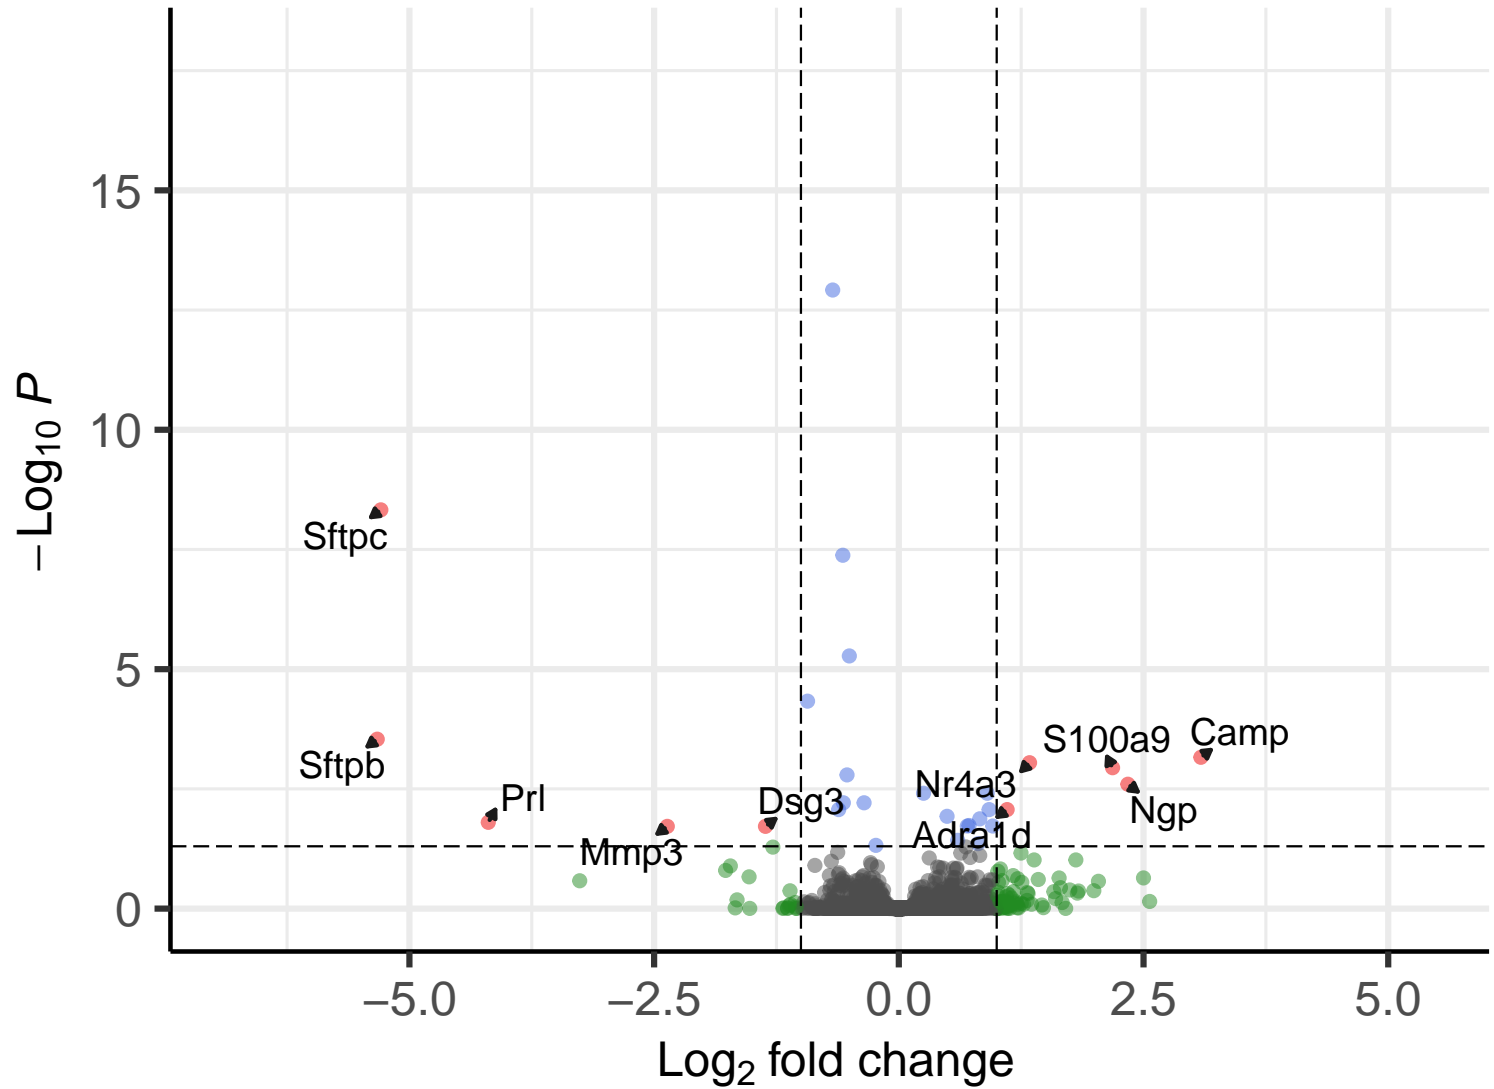

ZT15 Volcano Plot

EnhancedVolcano

● NS ● Log₂ FC ● p-value ● p-value and log₂ FC

total = 14710 variables

ZT15 Volcano Plot

EnhancedVolcano

● NS ● Log₂ FC ● p-value ● p-value and log₂ FC

total = 14709 variables