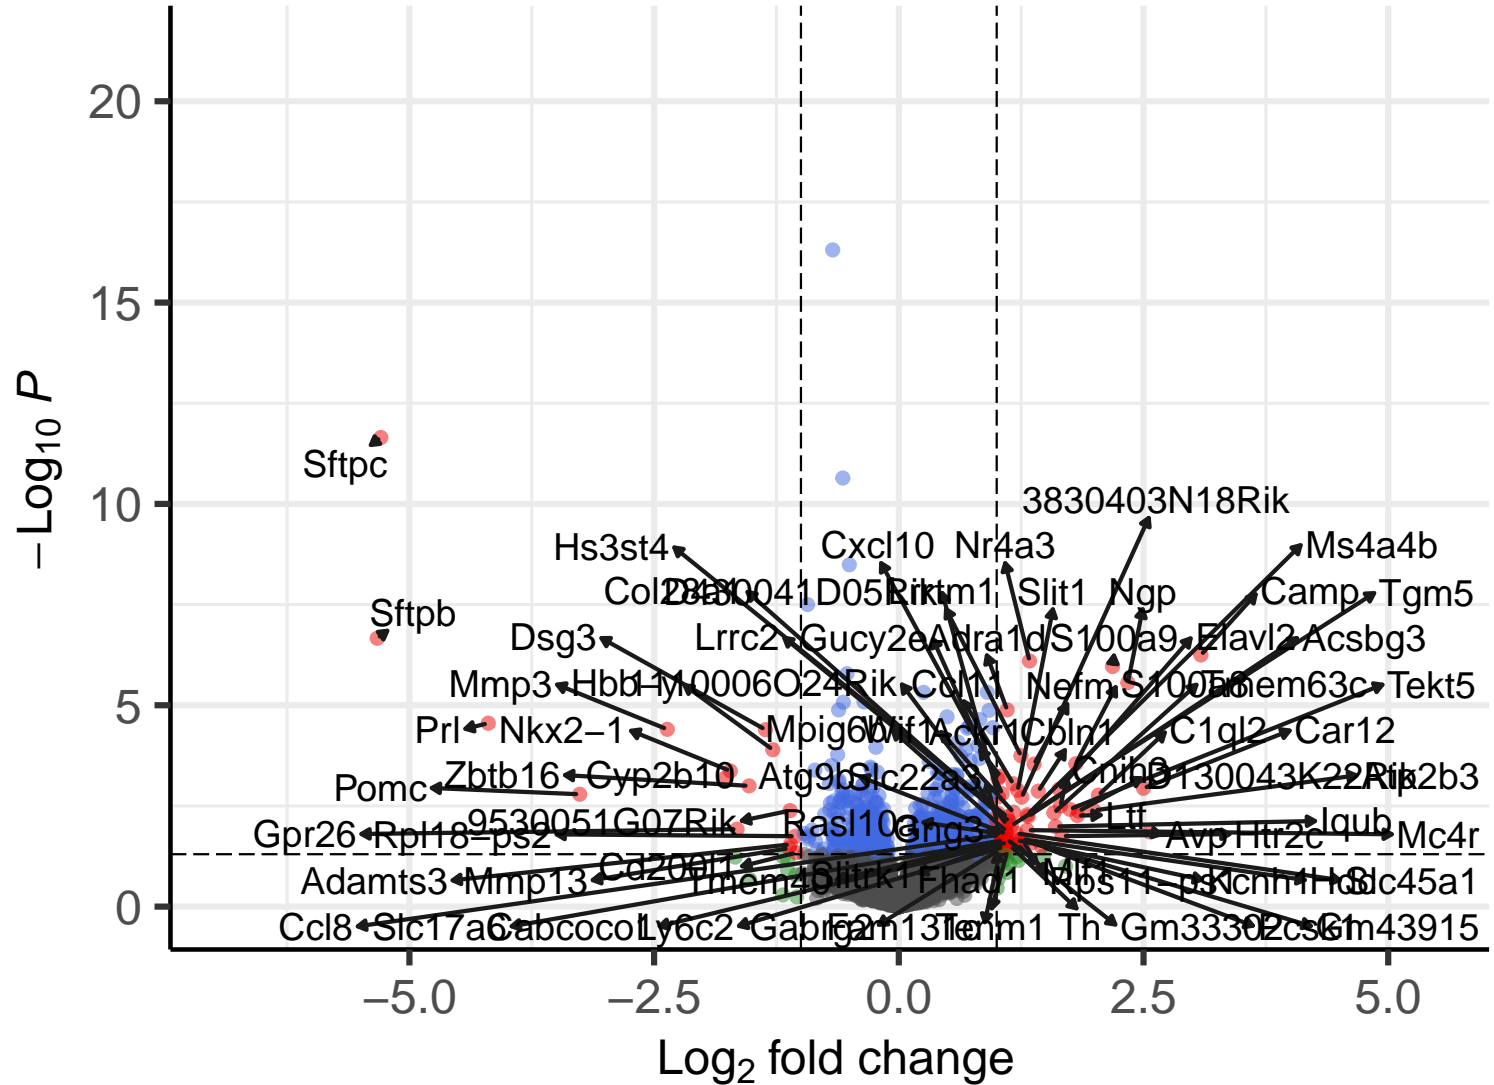

ZT15 Volcano Plot

EnhancedVolcano

● NS ● Log₂ FC ● p-value ● p-value and log₂ FC

total = 14710 variables

ZT15 Volcano Plot

EnhancedVolcano

● NS ● Log₂ FC ● p-value ● p-value and log₂ FC

total = 14709 variables