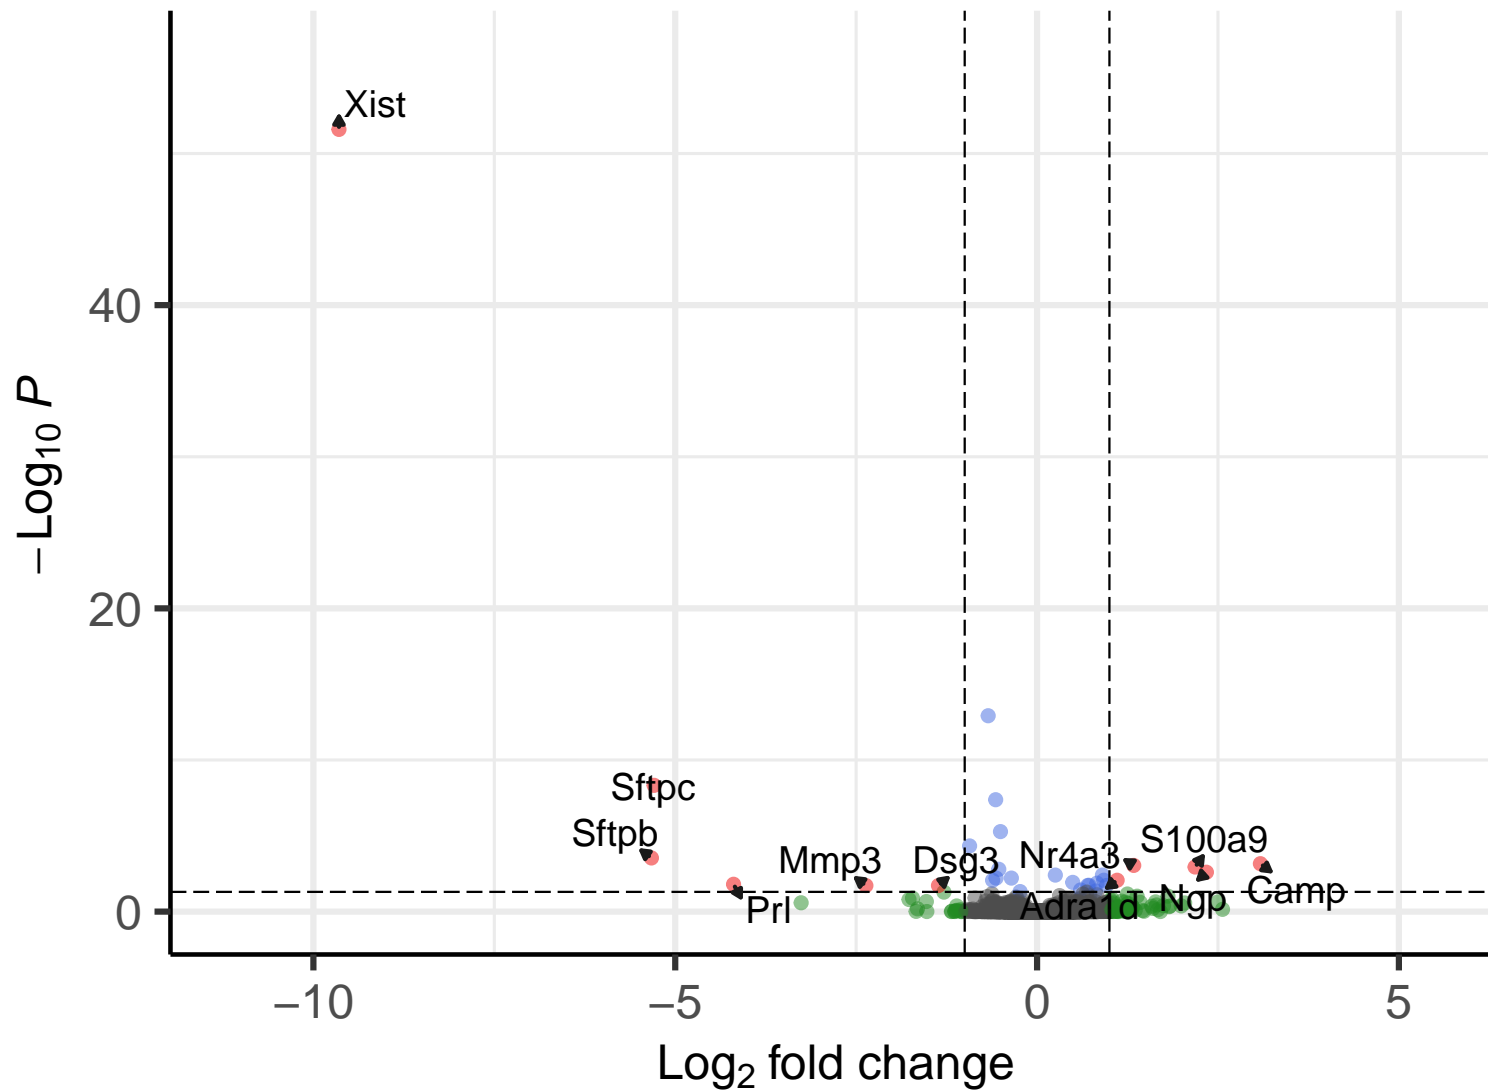

ZT15 Volcano Plot

EnhancedVolcano

● NS ● Log₂ FC ● p-value ● p-value and log₂ FC

total = 14710 variables

ZT15 Volcano Plot

EnhancedVolcano

● NS ● Log₂ FC ● p-value ● p-value and log₂ FC

total = 14709 variables