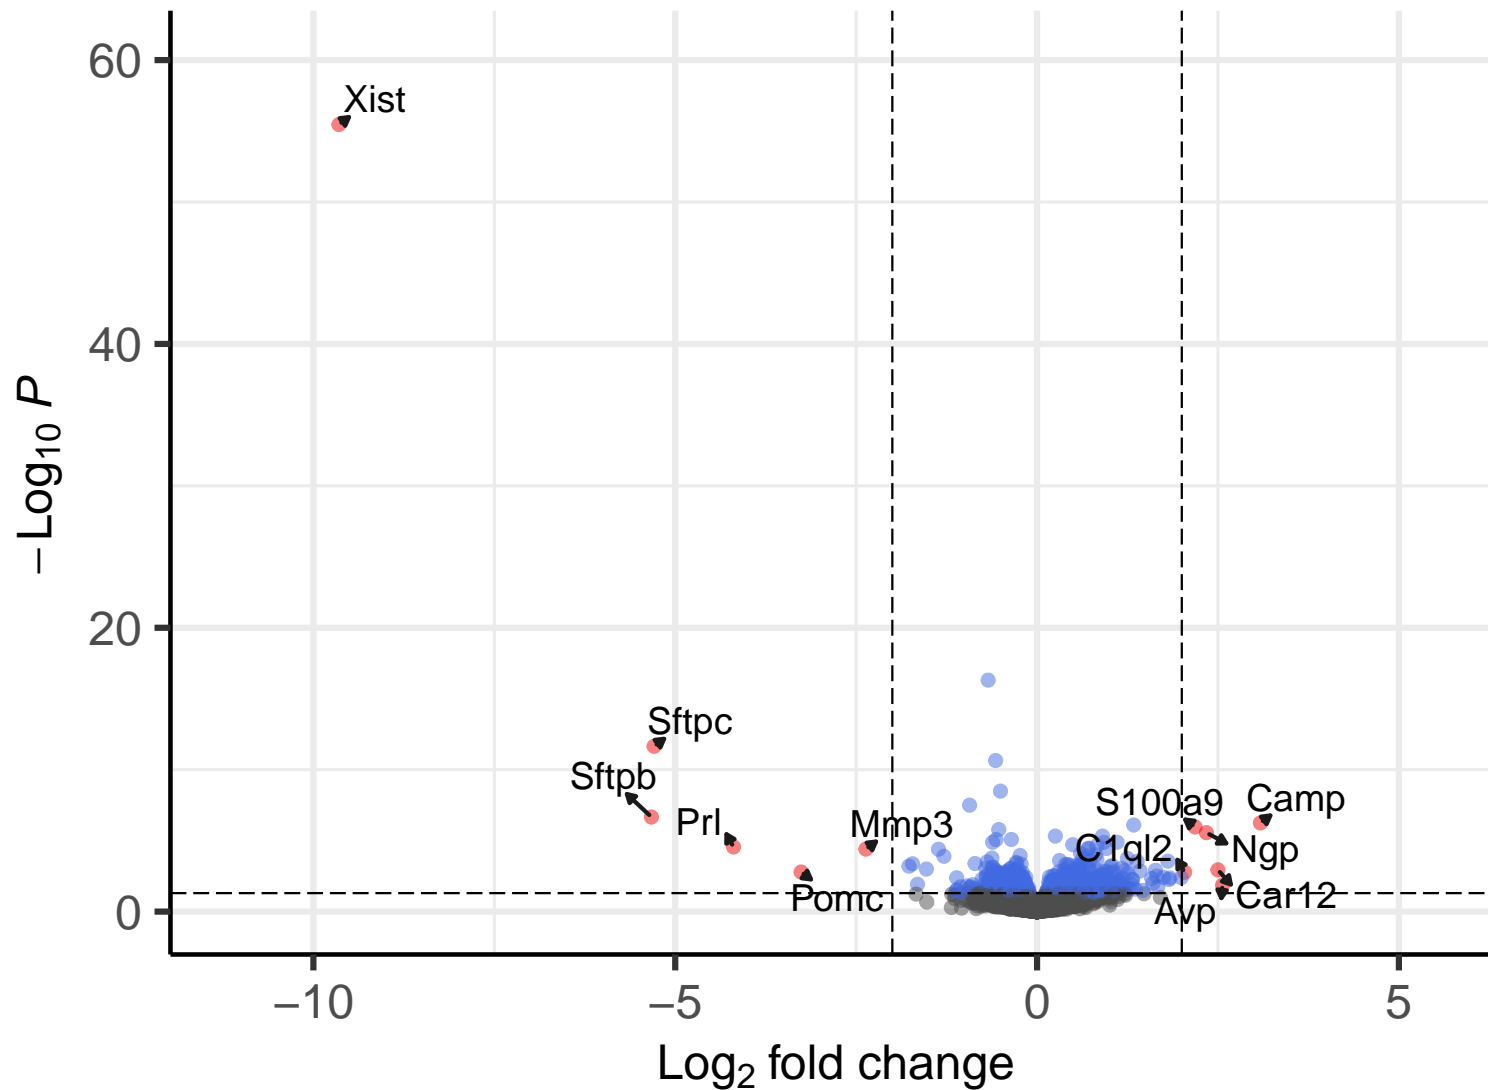

ZT15 Volcano Plot

EnhancedVolcano

● NS ● Log₂ FC ● p-value ● p-value and log₂ FC

total = 14710 variables

ZT15 Volcano Plot

EnhancedVolcano

● NS ● Log₂ FC ● p-value ● p-value and log₂ FC

total = 14709 variables