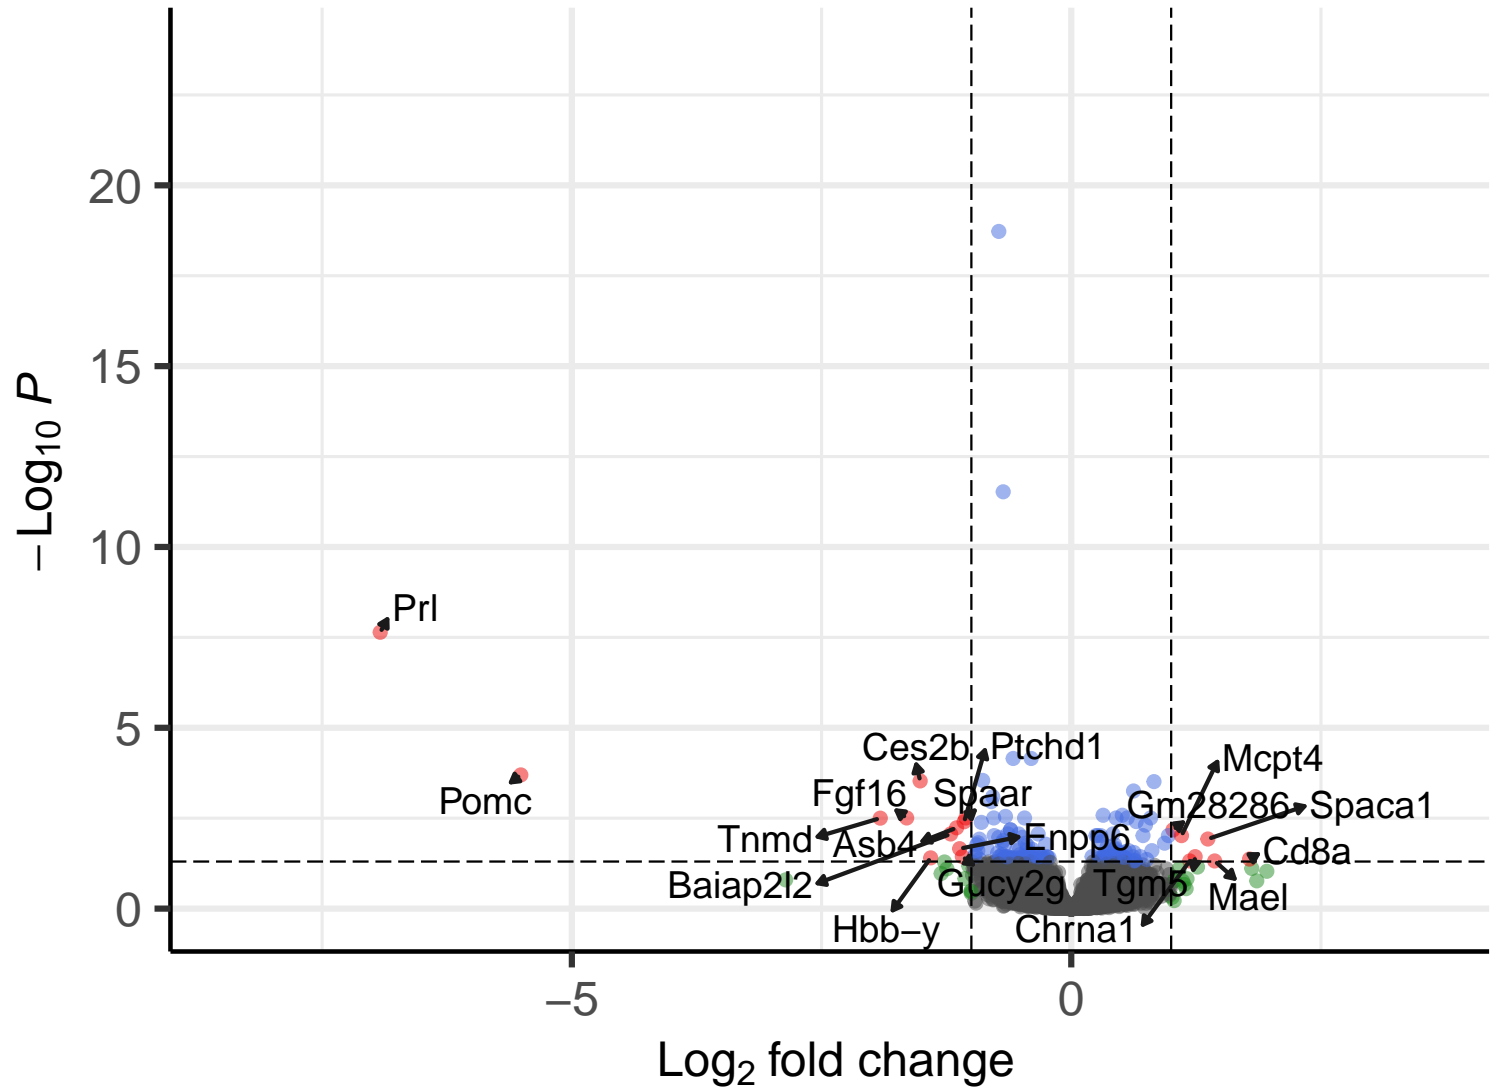

ZT19 Volcano Plot

EnhancedVolcano

● NS ● Log₂ FC ● p-value ● p-value and log₂ FC

total = 14985 variables

ZT19 Volcano Plot

EnhancedVolcano

● NS ● Log₂ FC ● p-value ● p-value and log₂ FC

ZT19 Volcano Plot

EnhancedVolcano

● NS ● Log₂ FC ● p-value ● p-value and log₂ FC

total = 14985 variables

ZT19 Volcano Plot

EnhancedVolcano

● NS ● Log₂ FC ● p-value ● p-value and log₂ FC

total = 14984 variables