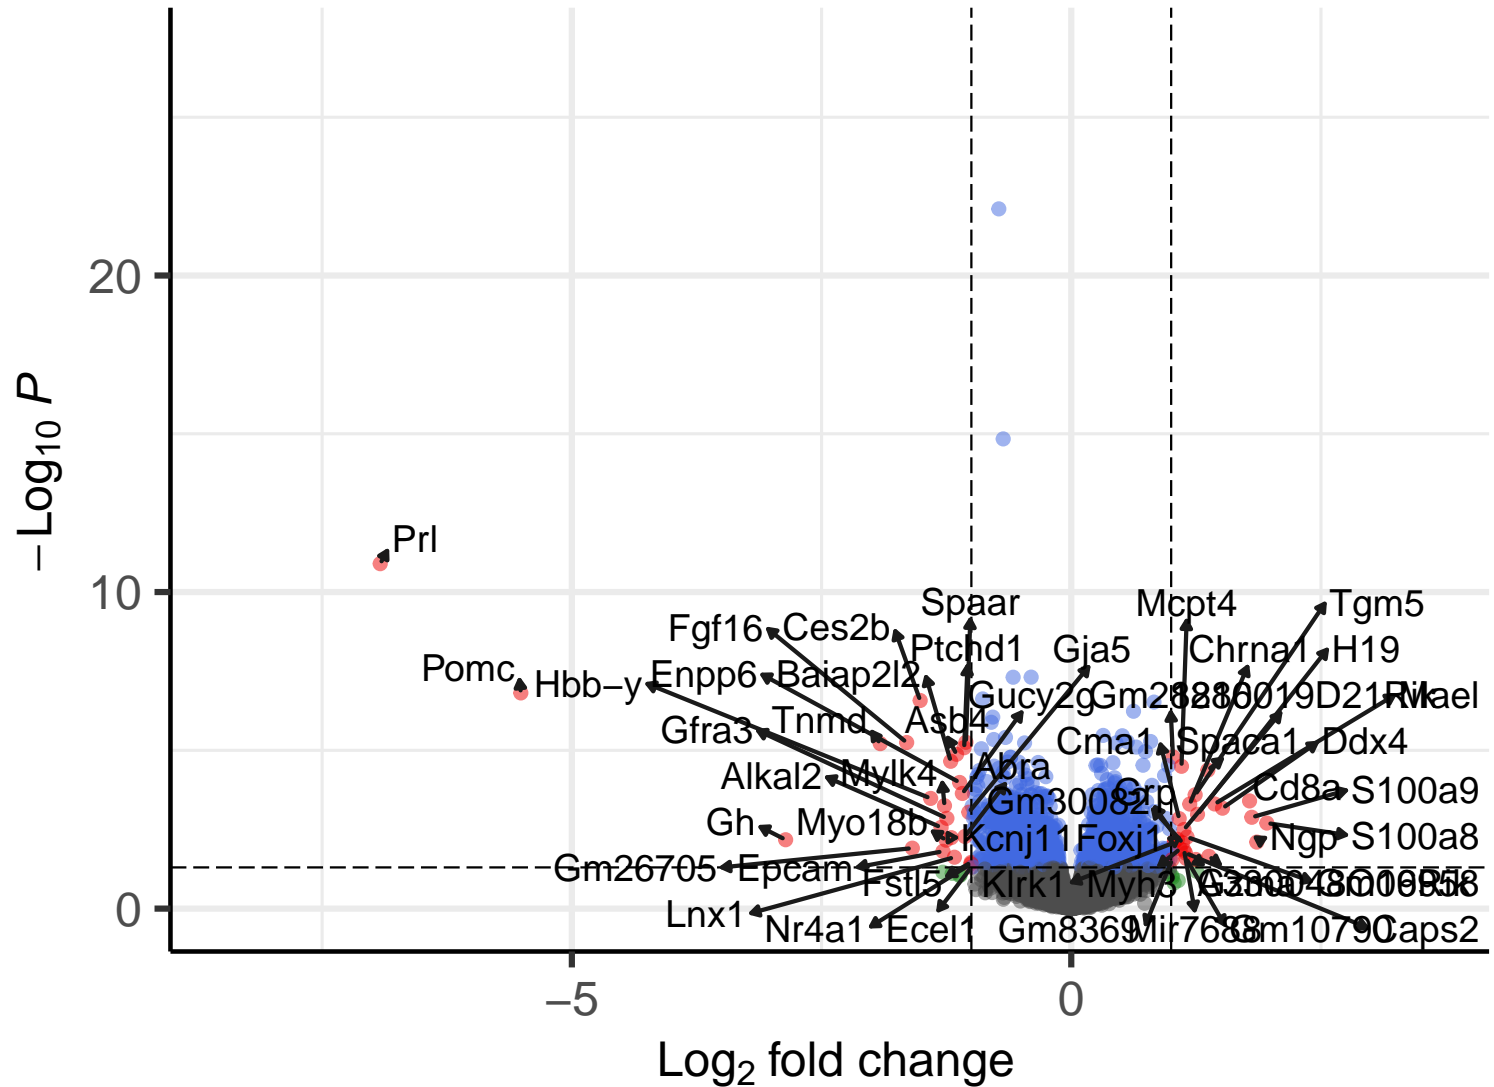

ZT19 Volcano Plot

EnhancedVolcano

● NS ● Log₂ FC ● p-value ● p-value and log₂ FC

total = 14985 variables

ZT19 Volcano Plot

EnhancedVolcano

● NS ● Log₂ FC ● p-value ● p-value and log₂ FC

ZT19 Volcano Plot

EnhancedVolcano

● NS ● Log₂ FC ● p-value ● p-value and log₂ FC

total = 14985 variables

ZT19 Volcano Plot

EnhancedVolcano

● NS ● Log₂ FC ● p-value ● p-value and log₂ FC

total = 14984 variables