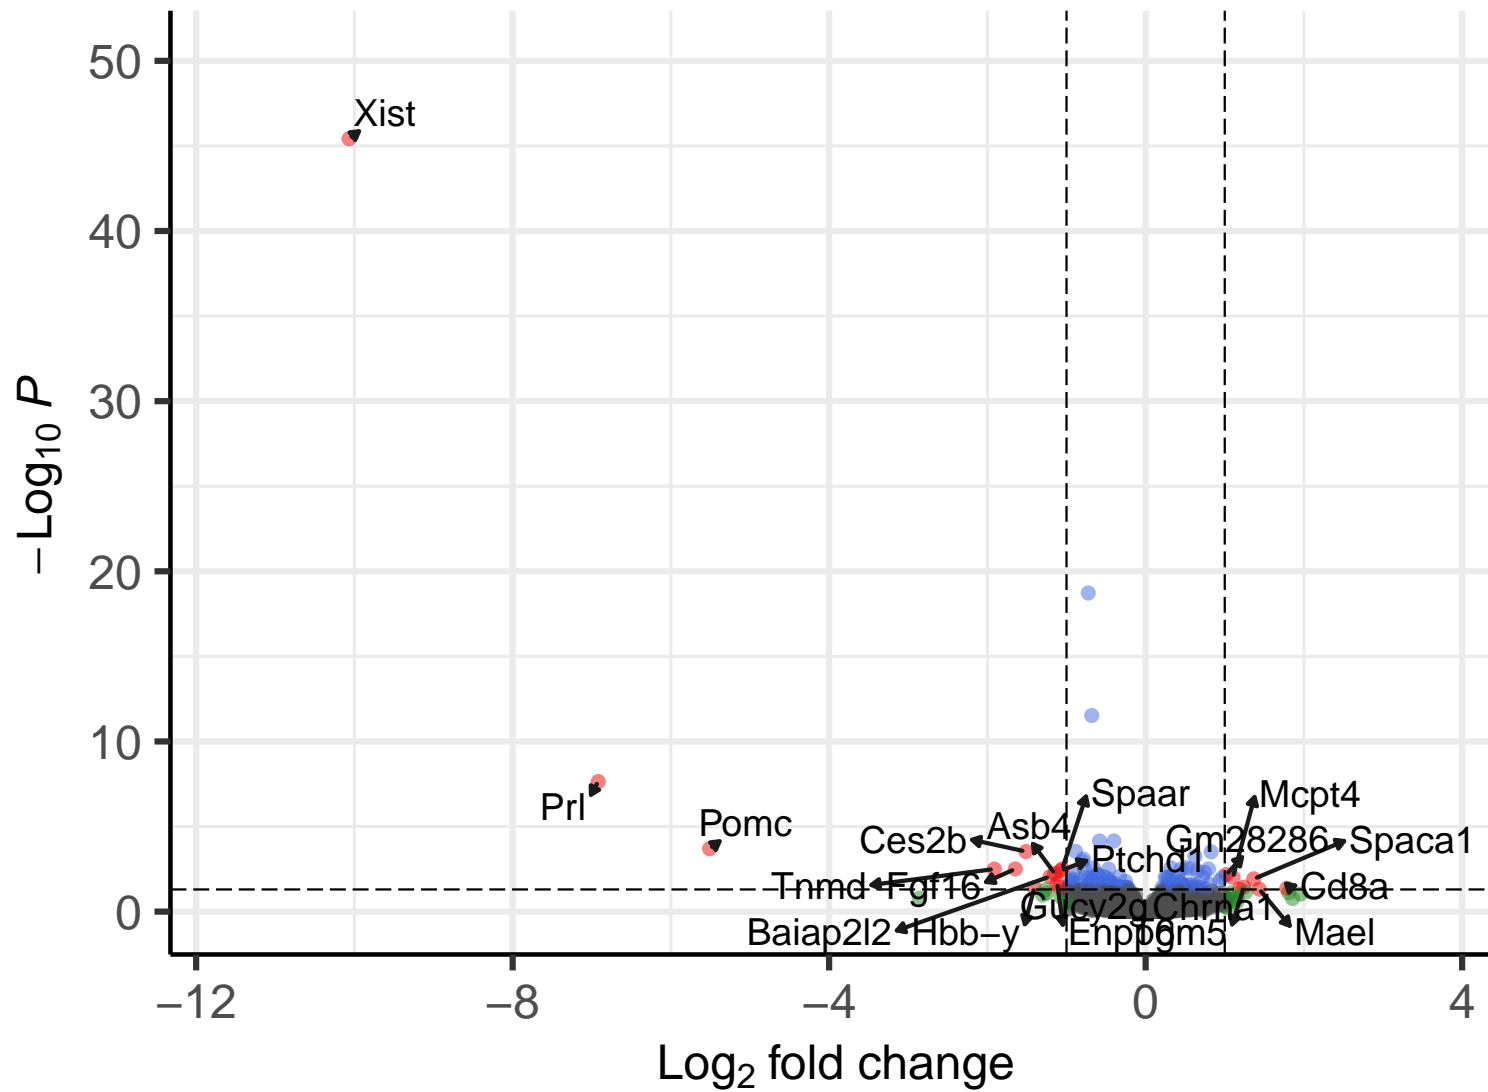

ZT19 Volcano Plot

EnhancedVolcano

● NS ● Log₂ FC ● p-value ● p-value and log₂ FC

total = 14985 variables

ZT19 Volcano Plot

EnhancedVolcano

● NS ● Log₂ FC ● p-value ● p-value and log₂ FC

ZT19 Volcano Plot

EnhancedVolcano

● NS ● Log₂ FC ● p-value ● p-value and log₂ FC

total = 14985 variables

ZT19 Volcano Plot

EnhancedVolcano

● NS ● Log₂ FC ● p-value ● p-value and log₂ FC

total = 14984 variables