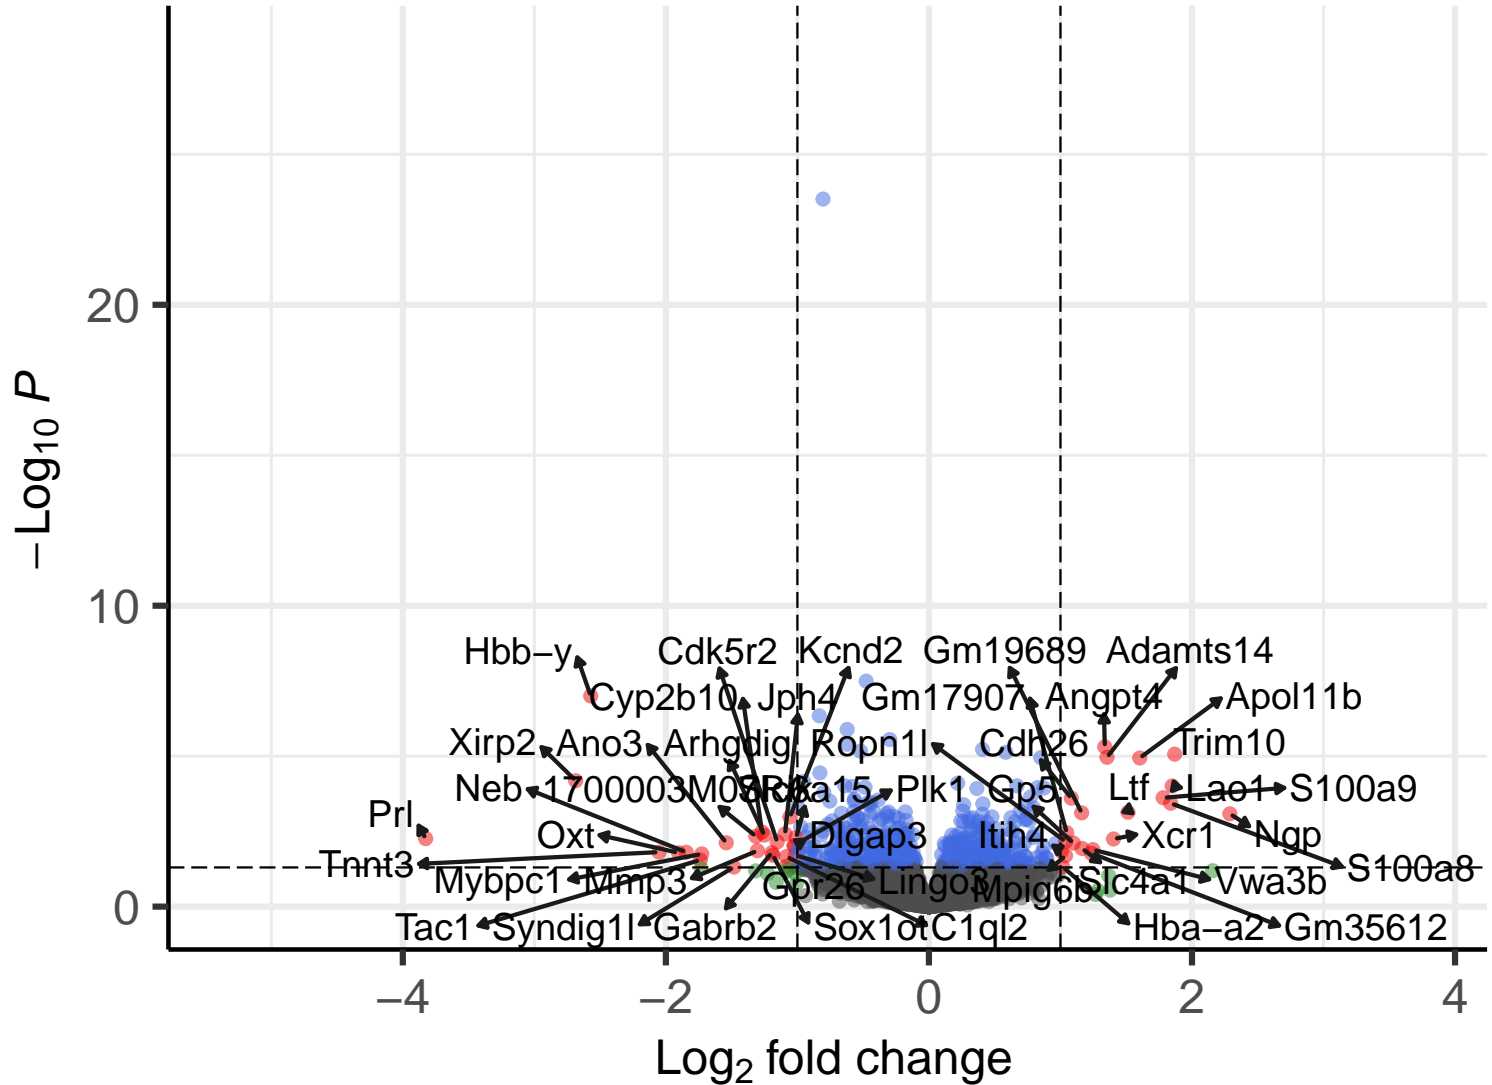

ZT23 Volcano Plot

EnhancedVolcano

● NS ● Log₂ FC ● p-value ● p-value and log₂ FC

total = 14896 variables

ZT23 Volcano Plot

EnhancedVolcano

● NS ● Log₂ FC ● p-value ● p-value and log₂ FC

ZT23 Volcano Plot

EnhancedVolcano

● NS ● Log₂ FC ● p-value ● p-value and log₂ FC

total = 14896 variables

ZT23 Volcano Plot

EnhancedVolcano

● NS ● Log₂ FC ● p-value ● p-value and log₂ FC

total = 14895 variables