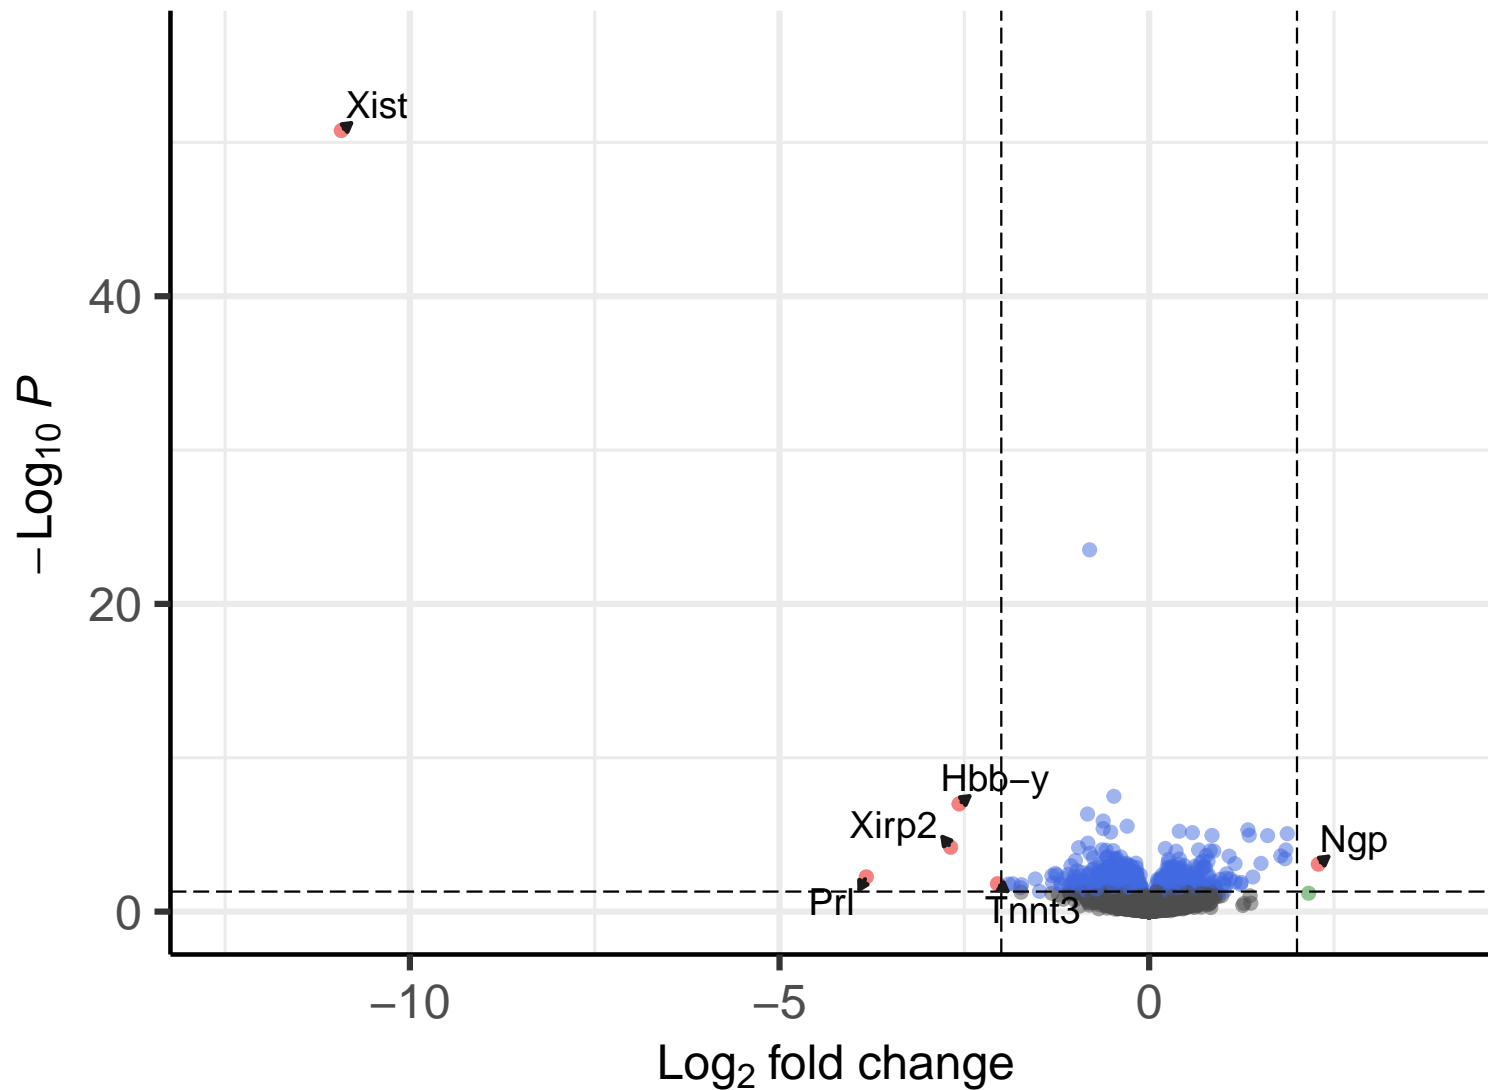

ZT23 Volcano Plot

EnhancedVolcano

● NS ● Log₂ FC ● p-value ● p-value and log₂ FC

total = 14896 variables

ZT23 Volcano Plot

EnhancedVolcano

● NS ● Log₂ FC ● p-value ● p-value and log₂ FC

ZT23 Volcano Plot

EnhancedVolcano

● NS ● Log₂ FC ● p-value ● p-value and log₂ FC

total = 14896 variables

ZT23 Volcano Plot

EnhancedVolcano

● NS ● Log₂ FC ● p-value ● p-value and log₂ FC

total = 14895 variables