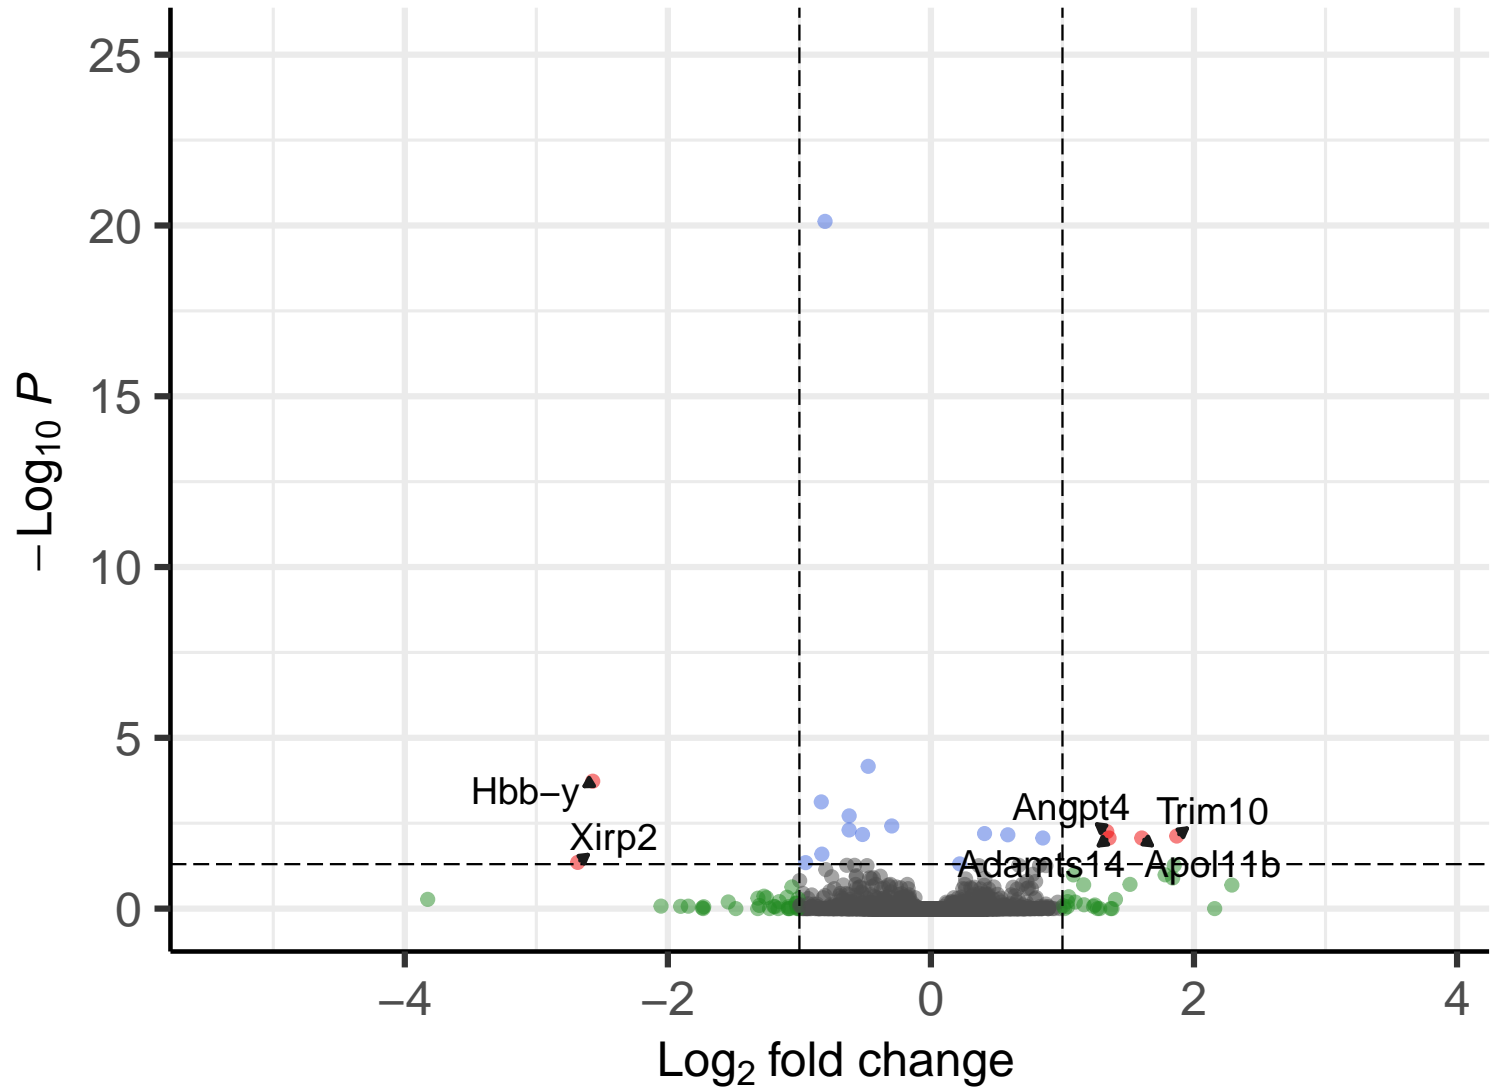

ZT23 Volcano Plot

EnhancedVolcano

● NS ● Log₂ FC ● p-value ● p-value and log₂ FC

total = 14896 variables

ZT23 Volcano Plot

EnhancedVolcano

● NS ● Log₂ FC ● p-value ● p-value and log₂ FC

ZT23 Volcano Plot

EnhancedVolcano

● NS ● Log₂ FC ● p-value ● p-value and log₂ FC

total = 14896 variables

ZT23 Volcano Plot

EnhancedVolcano

● NS ● Log₂ FC ● p-value ● p-value and log₂ FC

total = 14895 variables