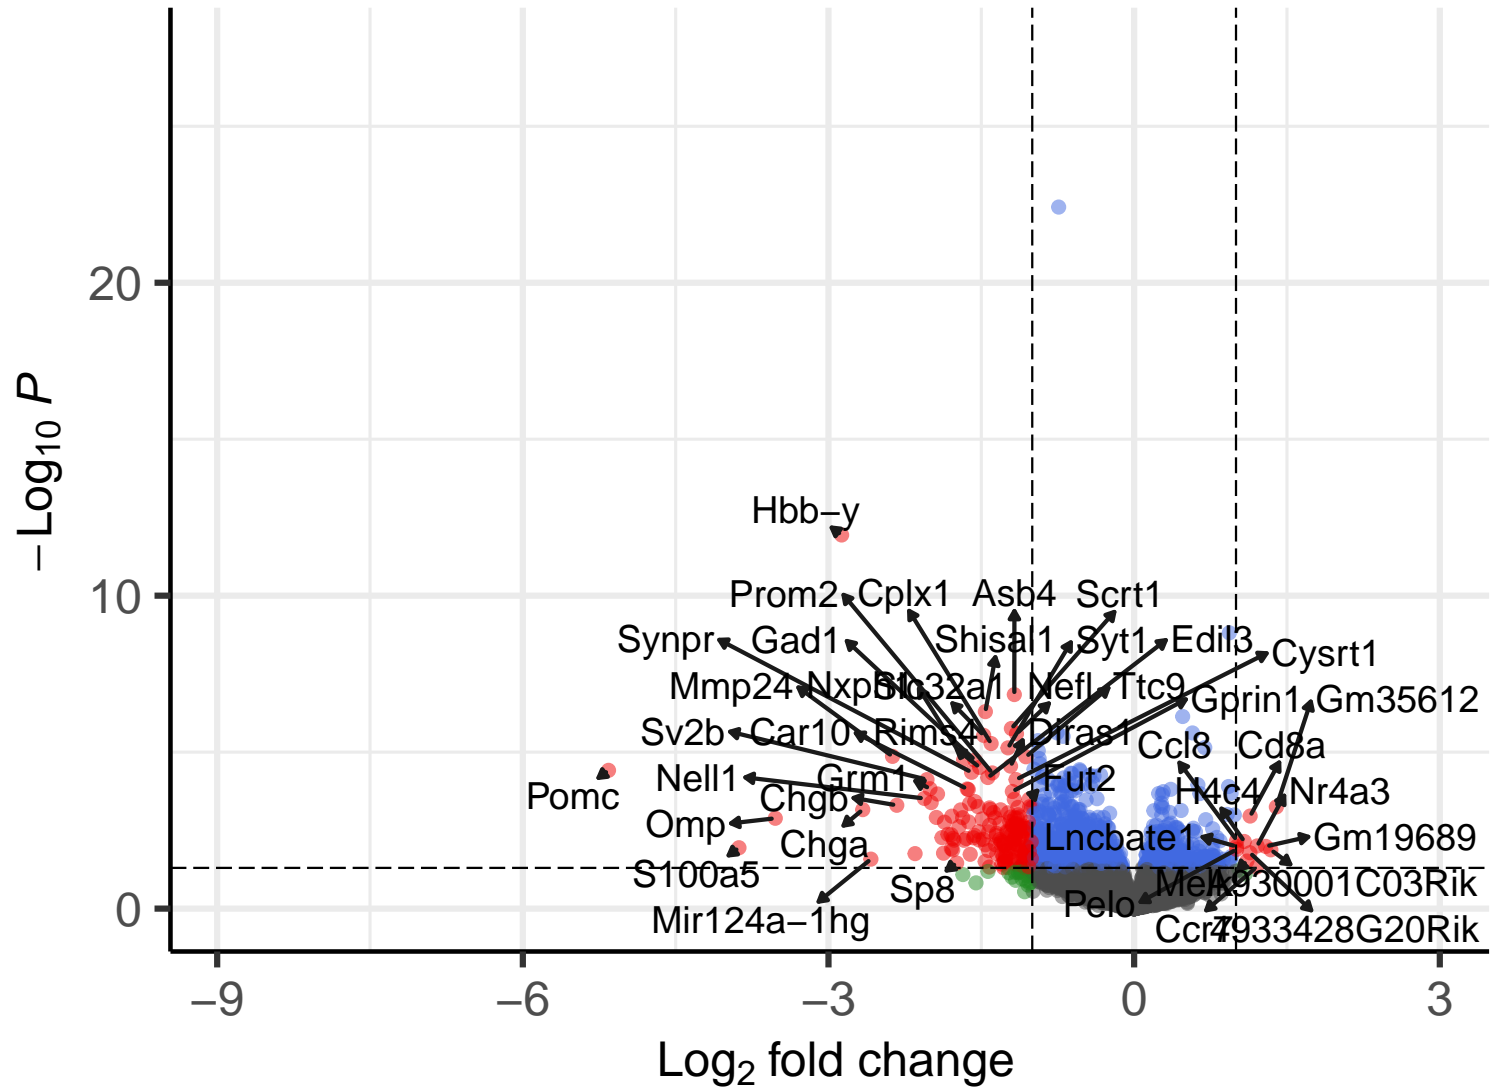

ZT3 Volcano Plot

EnhancedVolcano

● NS ● Log₂ FC ● p-value ● p-value and log₂ FC

total = 14976 variables

ZT3 Volcano Plot

EnhancedVolcano

● NS ● Log₂ FC ● p-value ● p-value and log₂ FC

ZT3 Volcano Plot

EnhancedVolcano

● NS ● Log₂ FC ● p-value ● p-value and log₂ FC

total = 14976 variables

ZT3 Volcano Plot

EnhancedVolcano

● NS ● Log₂ FC ● p-value ● p-value and log₂ FC

total = 14975 variables