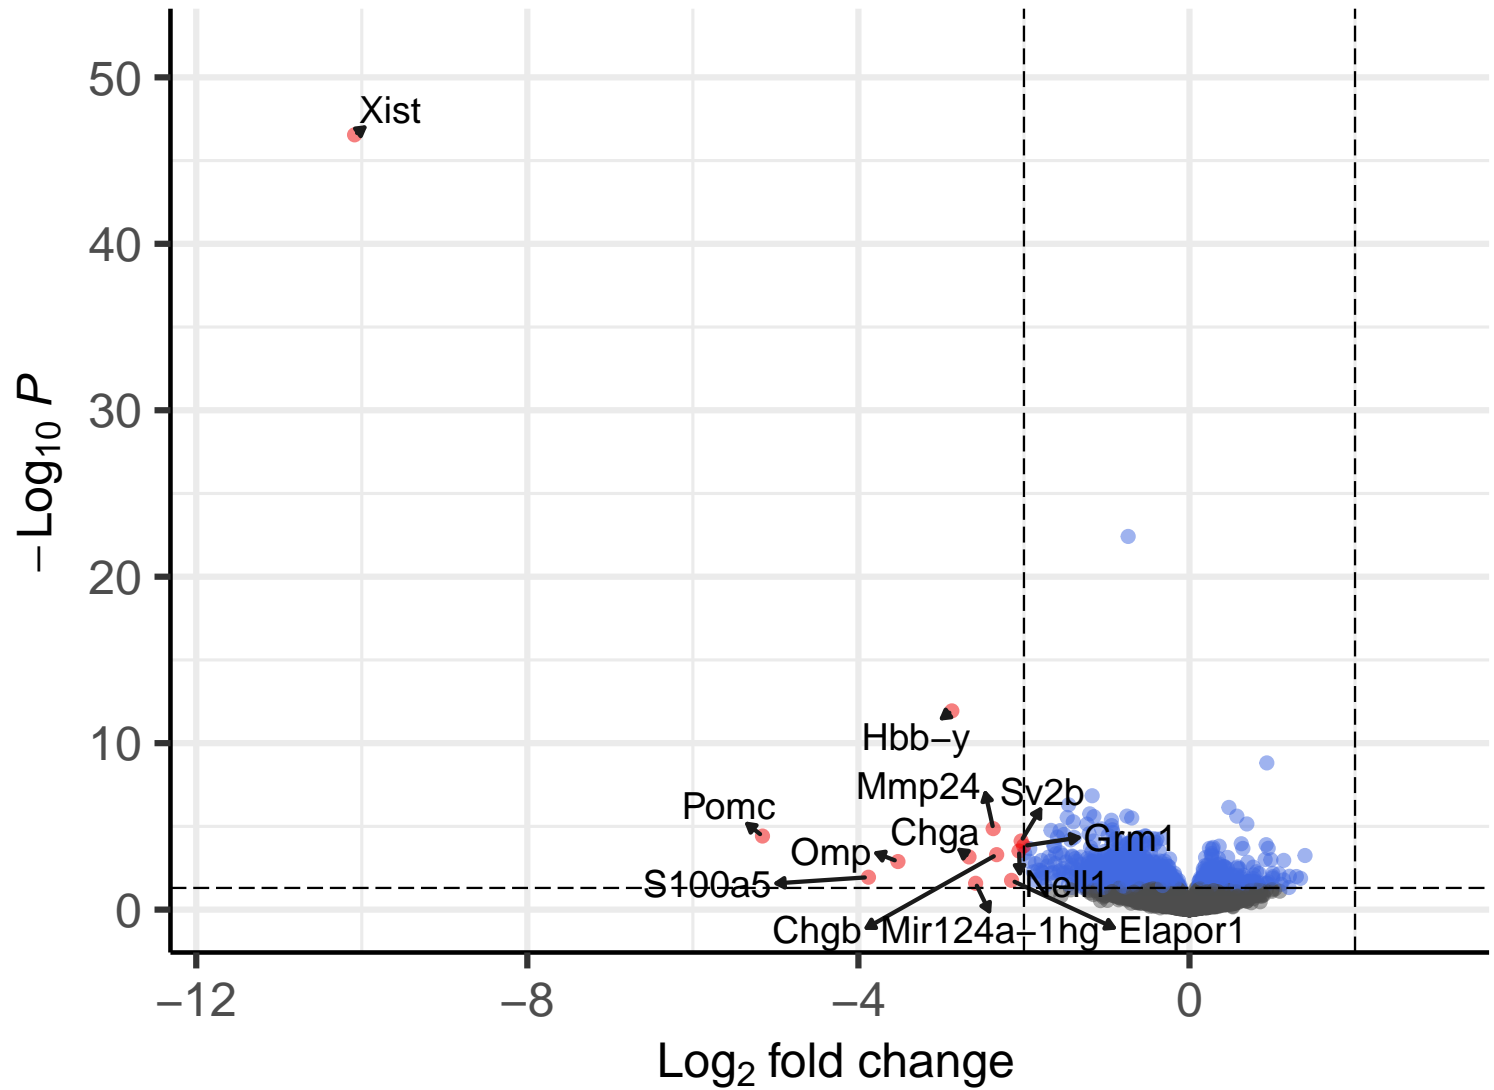

ZT3 Volcano Plot

EnhancedVolcano

● NS ● Log₂ FC ● p-value ● p-value and log₂ FC

total = 14976 variables

ZT3 Volcano Plot

EnhancedVolcano

● NS ● Log₂ FC ● p-value ● p-value and log₂ FC

ZT3 Volcano Plot

EnhancedVolcano

● NS ● Log₂ FC ● p-value ● p-value and log₂ FC

total = 14976 variables

ZT3 Volcano Plot

EnhancedVolcano

● NS ● Log₂ FC ● p-value ● p-value and log₂ FC

total = 14975 variables