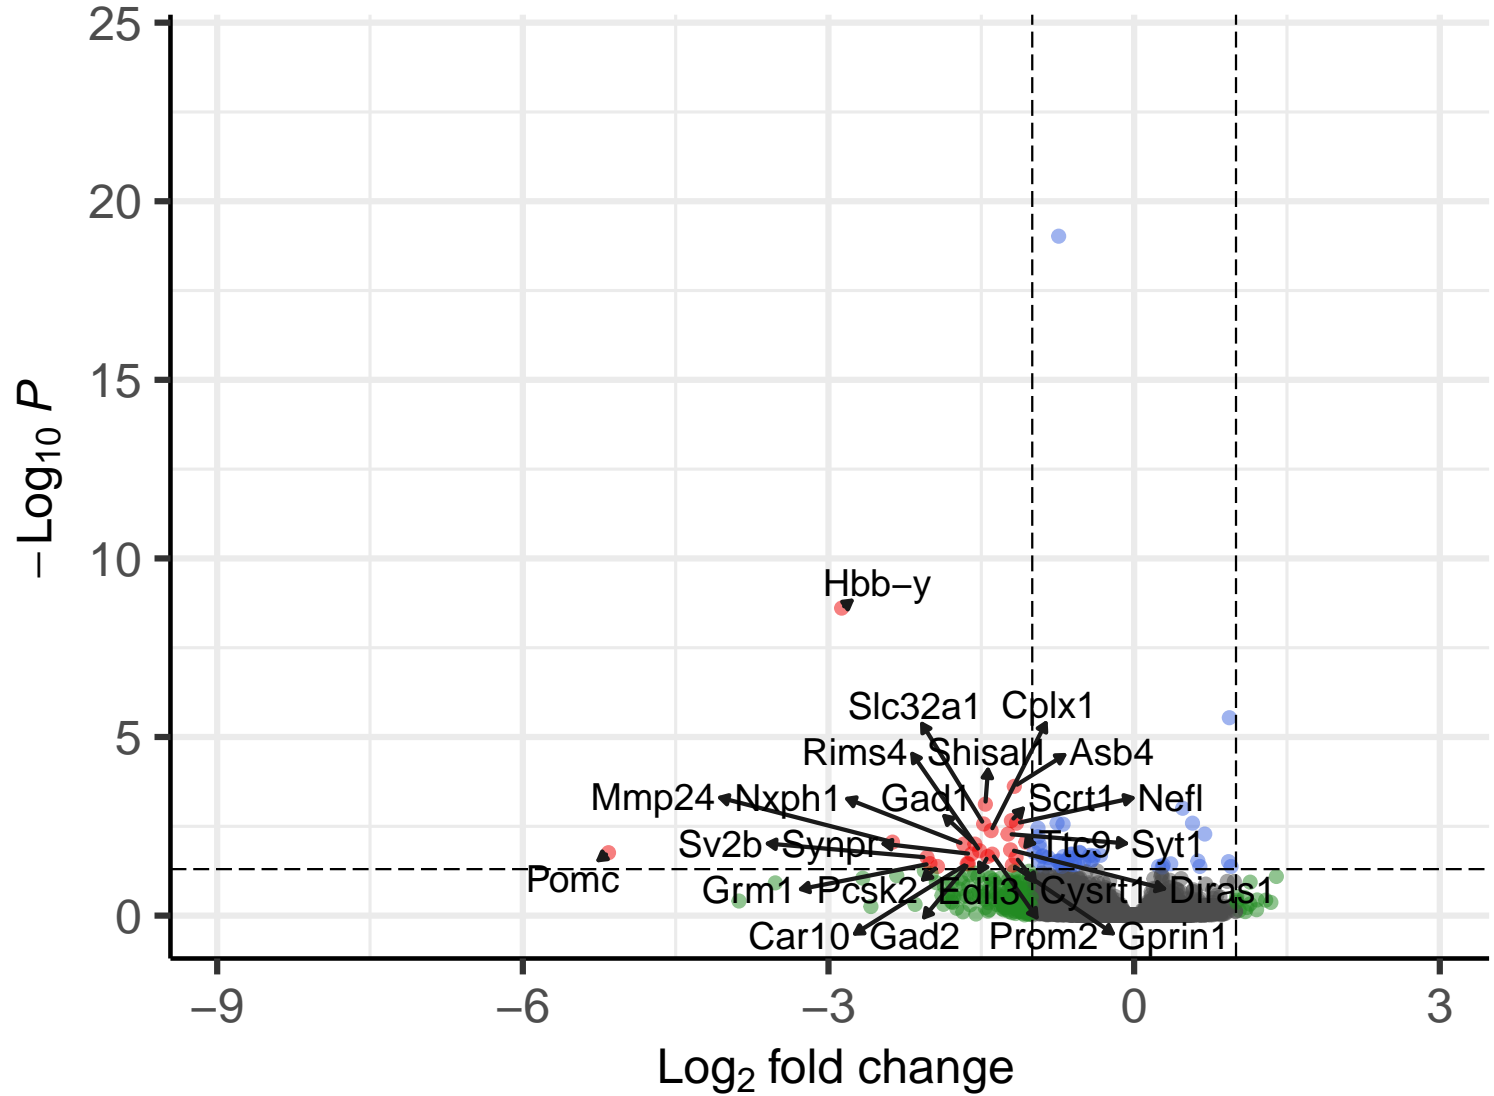

ZT3 Volcano Plot

EnhancedVolcano

● NS ● Log₂ FC ● p-value ● p-value and log₂ FC

total = 14976 variables

ZT3 Volcano Plot

EnhancedVolcano

● NS ● Log₂ FC ● p-value ● p-value and log₂ FC

ZT3 Volcano Plot

EnhancedVolcano

● NS ● Log₂ FC ● p-value ● p-value and log₂ FC

total = 14976 variables

ZT3 Volcano Plot

EnhancedVolcano

● NS ● Log₂ FC ● p-value ● p-value and log₂ FC

total = 14975 variables