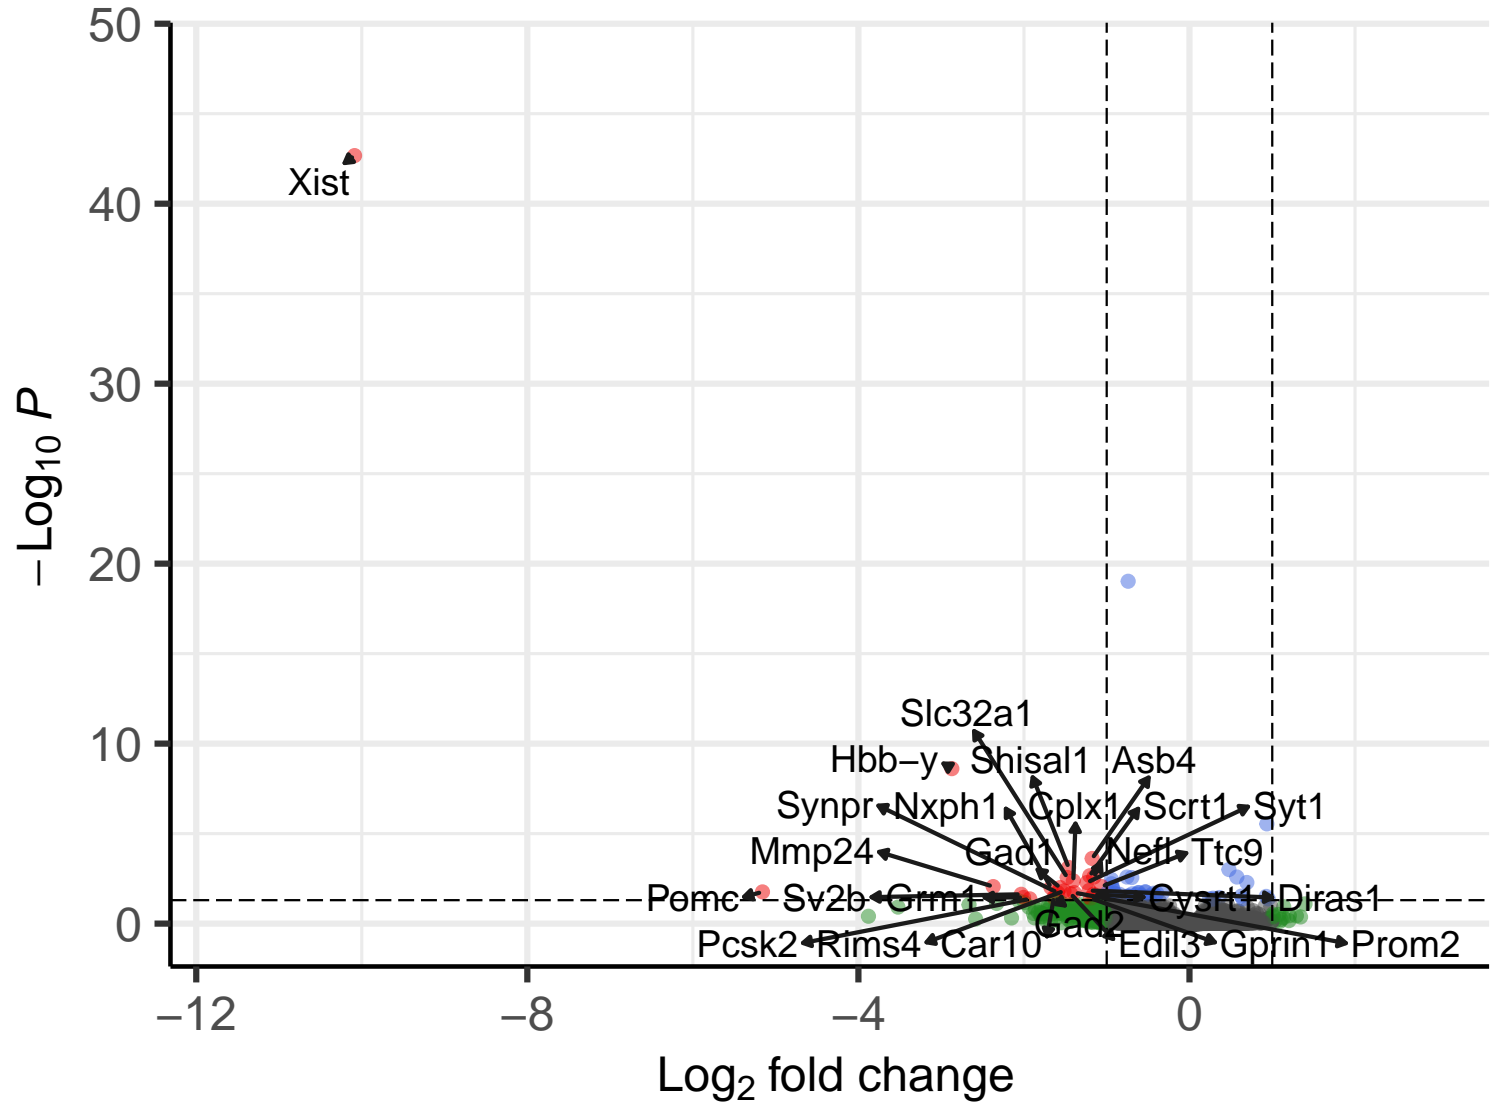

ZT3 Volcano Plot

EnhancedVolcano

● NS ● Log₂ FC ● p-value ● p-value and log₂ FC

total = 14976 variables

ZT3 Volcano Plot

EnhancedVolcano

● NS ● Log₂ FC ● p-value ● p-value and log₂ FC

ZT3 Volcano Plot

EnhancedVolcano

● NS ● Log₂ FC ● p-value ● p-value and log₂ FC

total = 14976 variables

ZT3 Volcano Plot

EnhancedVolcano

● NS ● Log₂ FC ● p-value ● p-value and log₂ FC

total = 14975 variables