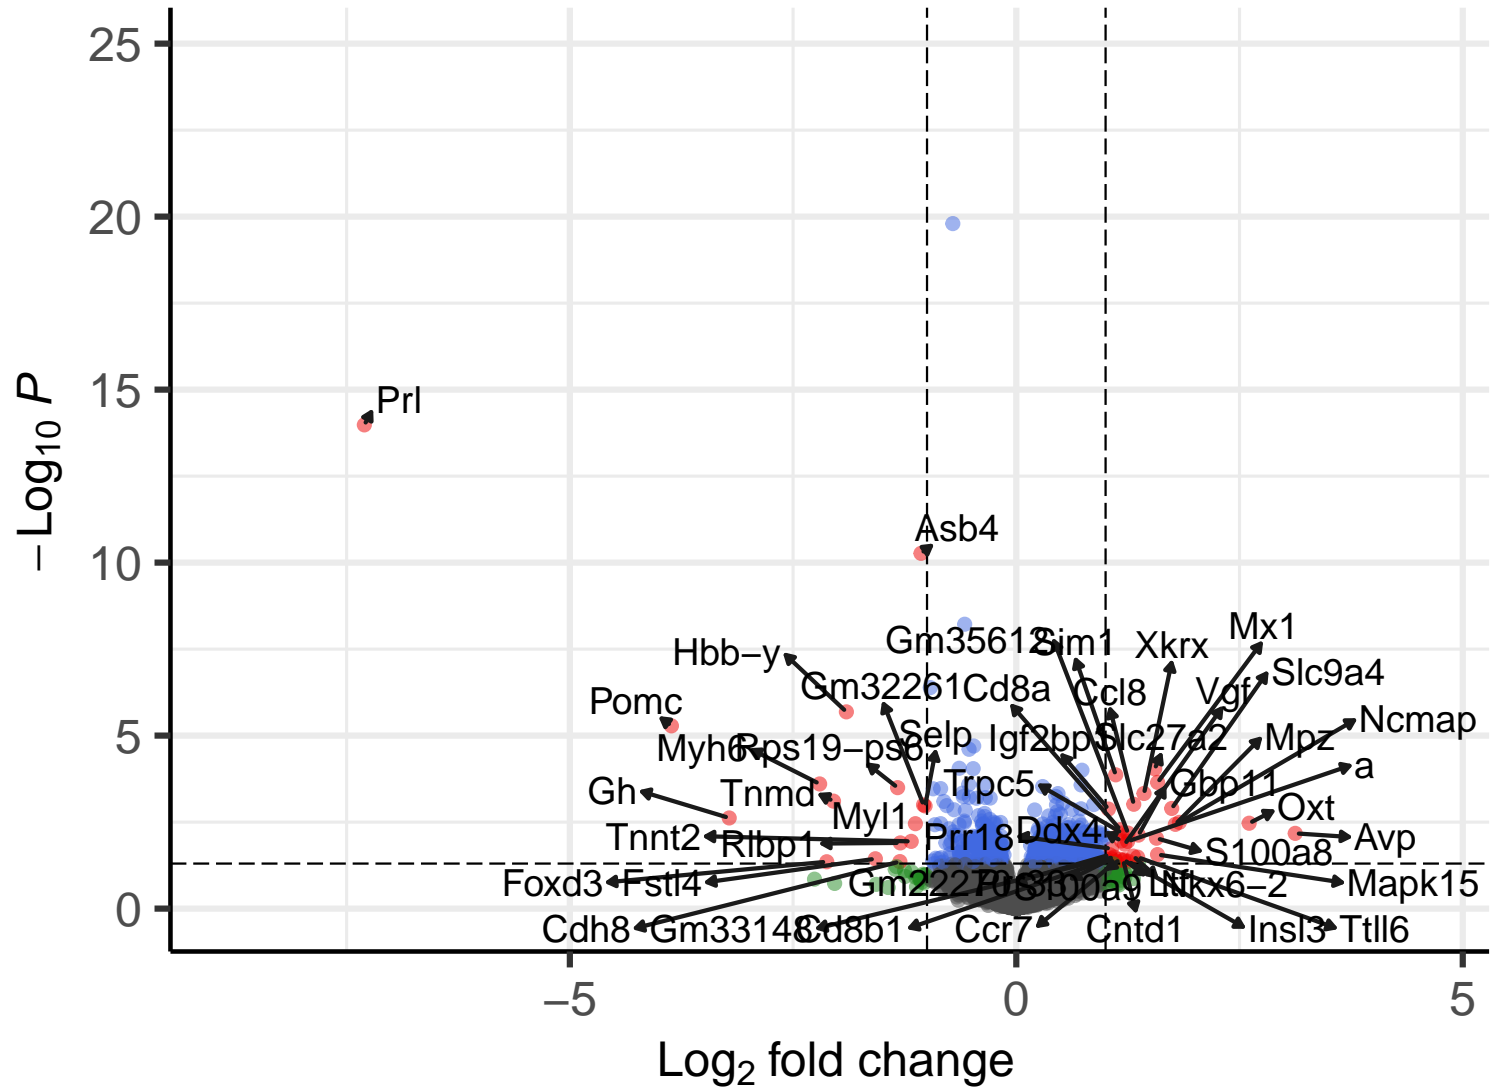

ZT7 Volcano Plot

EnhancedVolcano

● NS ● Log₂ FC ● p-value ● p-value and log₂ FC

total = 14852 variables

ZT7 Volcano Plot

EnhancedVolcano

● NS ● Log₂ FC ● p-value ● p-value and log₂ FC

total = 14851 variables