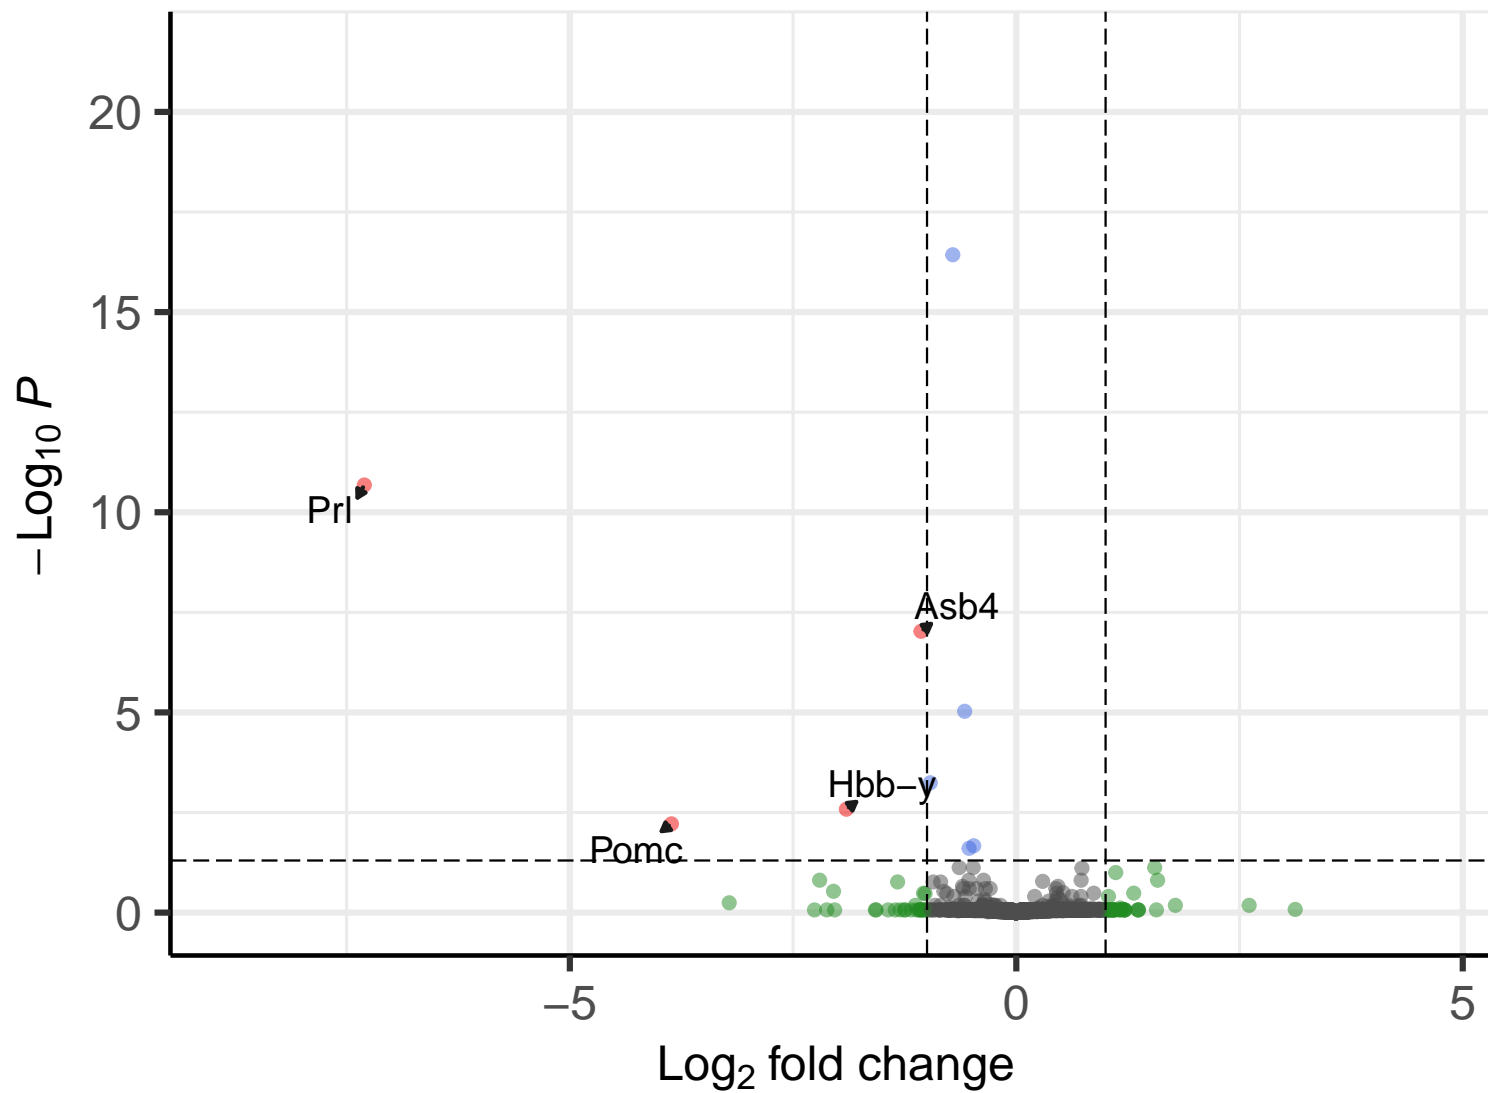

ZT7 Volcano Plot

EnhancedVolcano

● NS ● Log₂ FC ● p-value ● p-value and log₂ FC

total = 14852 variables

ZT7 Volcano Plot

EnhancedVolcano

● NS ● Log₂ FC ● p-value ● p-value and log₂ FC

total = 14851 variables