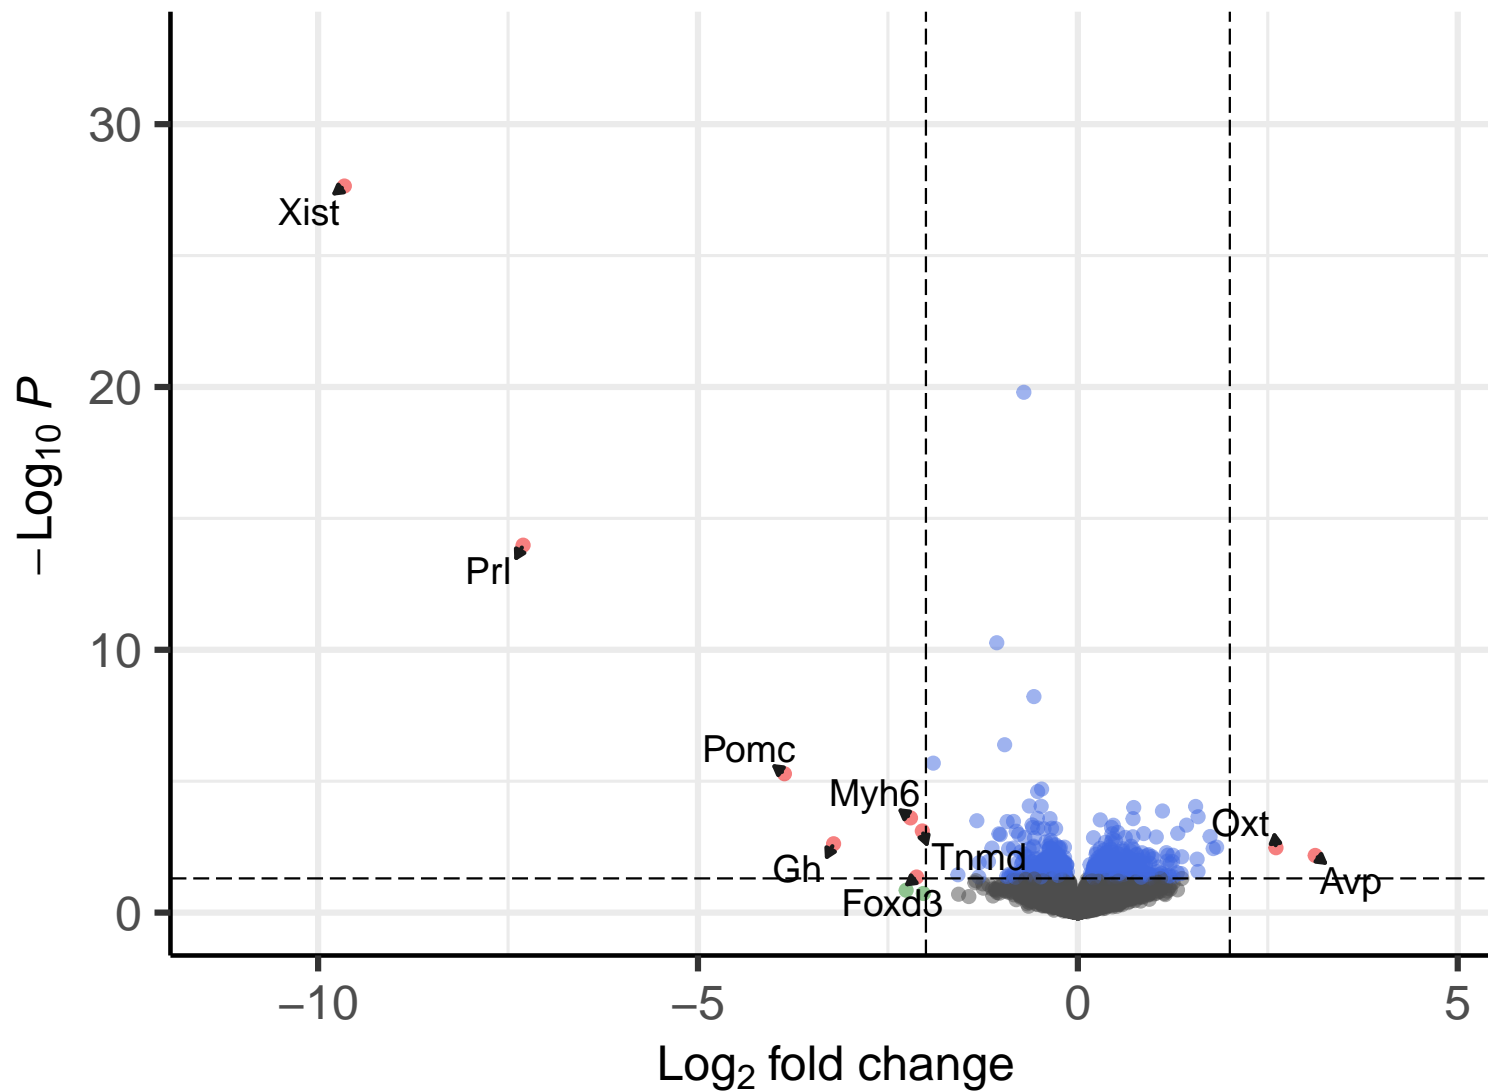

ZT7 Volcano Plot

EnhancedVolcano

● NS ● Log₂ FC ● p-value ● p-value and log₂ FC

total = 14852 variables

ZT7 Volcano Plot

EnhancedVolcano

● NS ● Log₂ FC ● p-value ● p-value and log₂ FC

total = 14851 variables