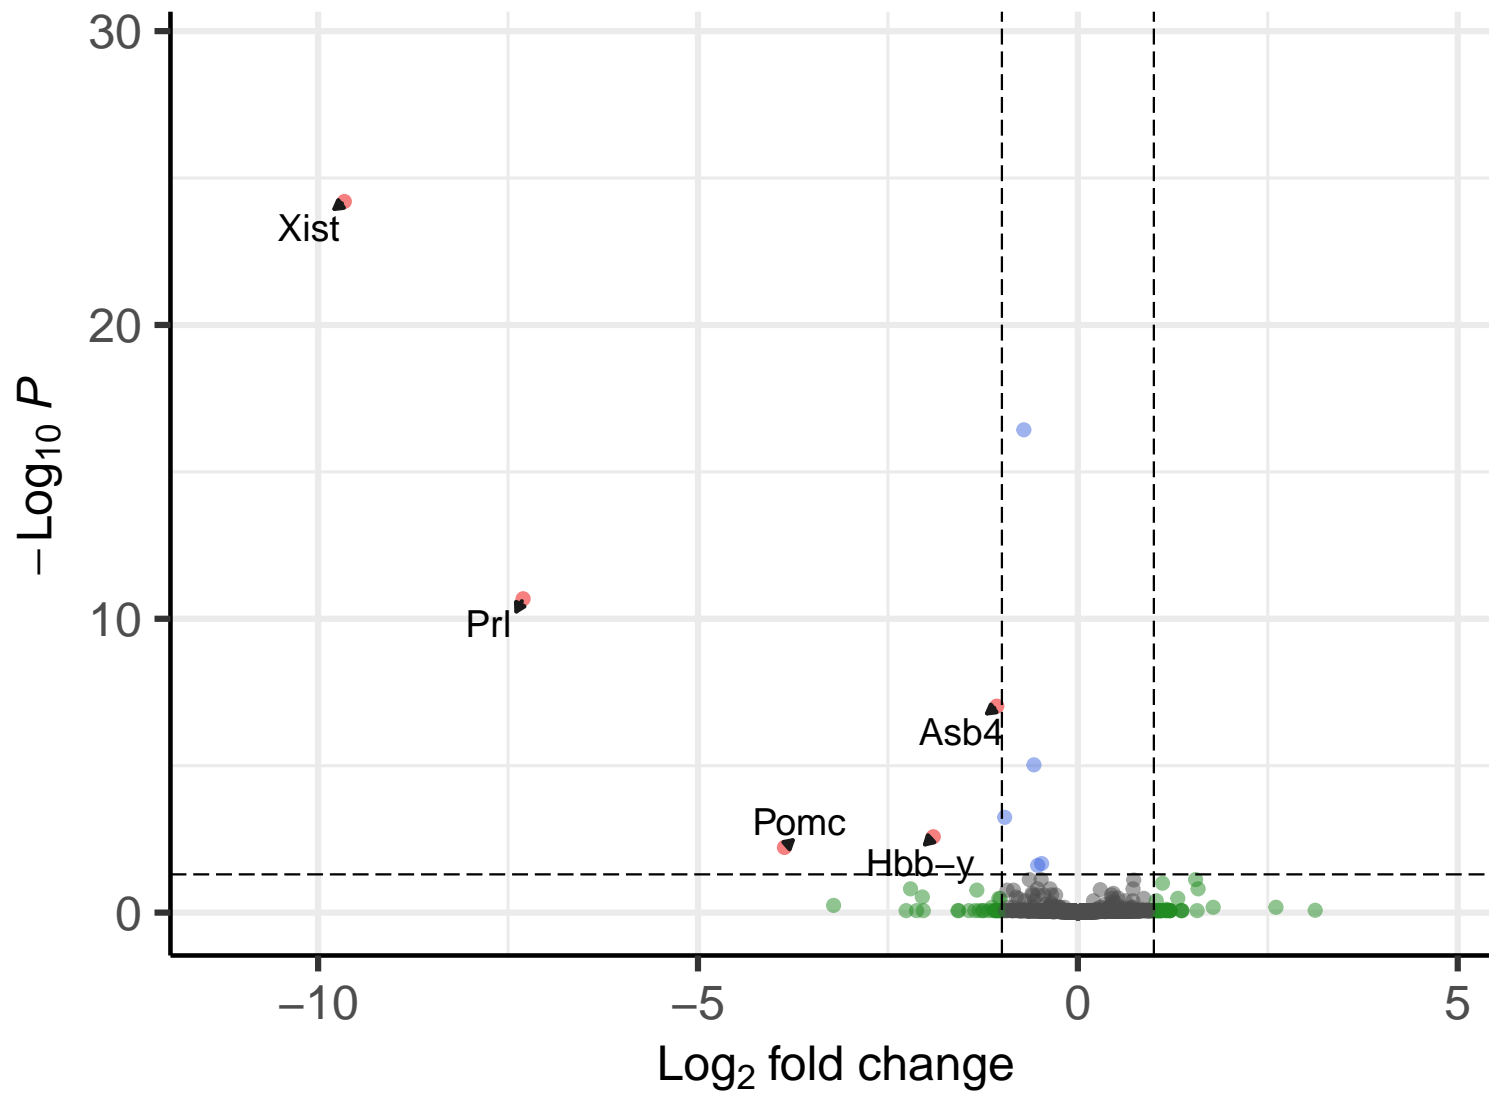

ZT7 Volcano Plot

EnhancedVolcano

● NS ● Log₂ FC ● p-value ● p-value and log₂ FC

total = 14852 variables

ZT7 Volcano Plot

EnhancedVolcano

● NS ● Log₂ FC ● p-value ● p-value and log₂ FC

total = 14851 variables